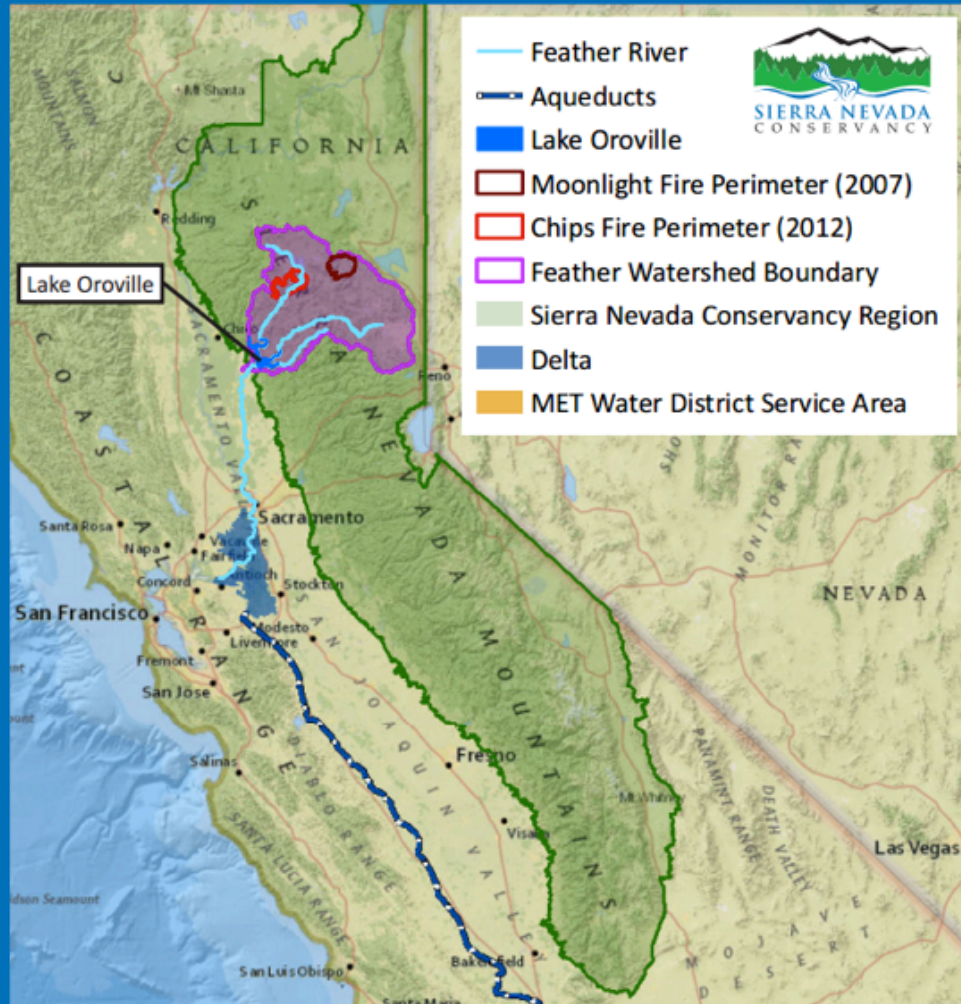

Map Credit: The Nature Conservancy

Folsom Dam

San Francisco Bay Area

San Francisco's Water Source

Fresno

Surface Drinking Water Sources for Fresno

Map Credit: The Nature Conservancy

Rough Fire triggered mandatory evacuations, 2015

Los Angeles Area

The Los Angeles Basin's Water Source

2 years after Moonlight Fire, 2009

San Diego

Surface drinking water sources for SD

San Vicente Dam, a major reservoir for SD County

CAPITAL REGION
CLIMATE READINESS
COLLABORATIVE