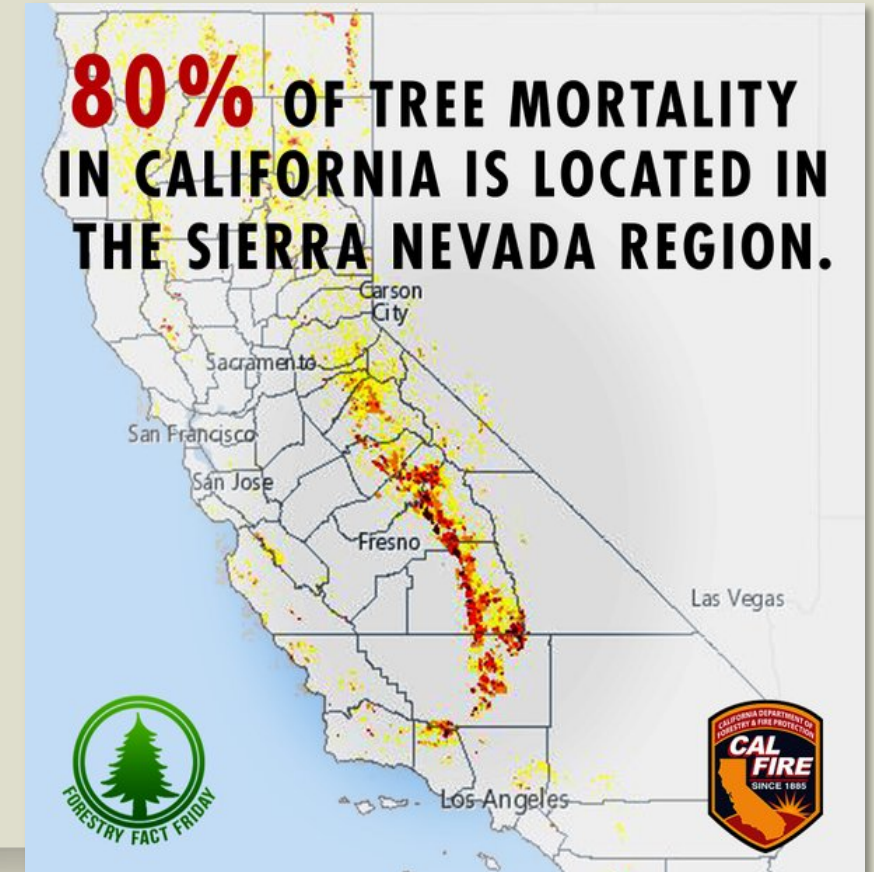

Regional Climate Impacts & Threats: Watersheds & Healthy Forests