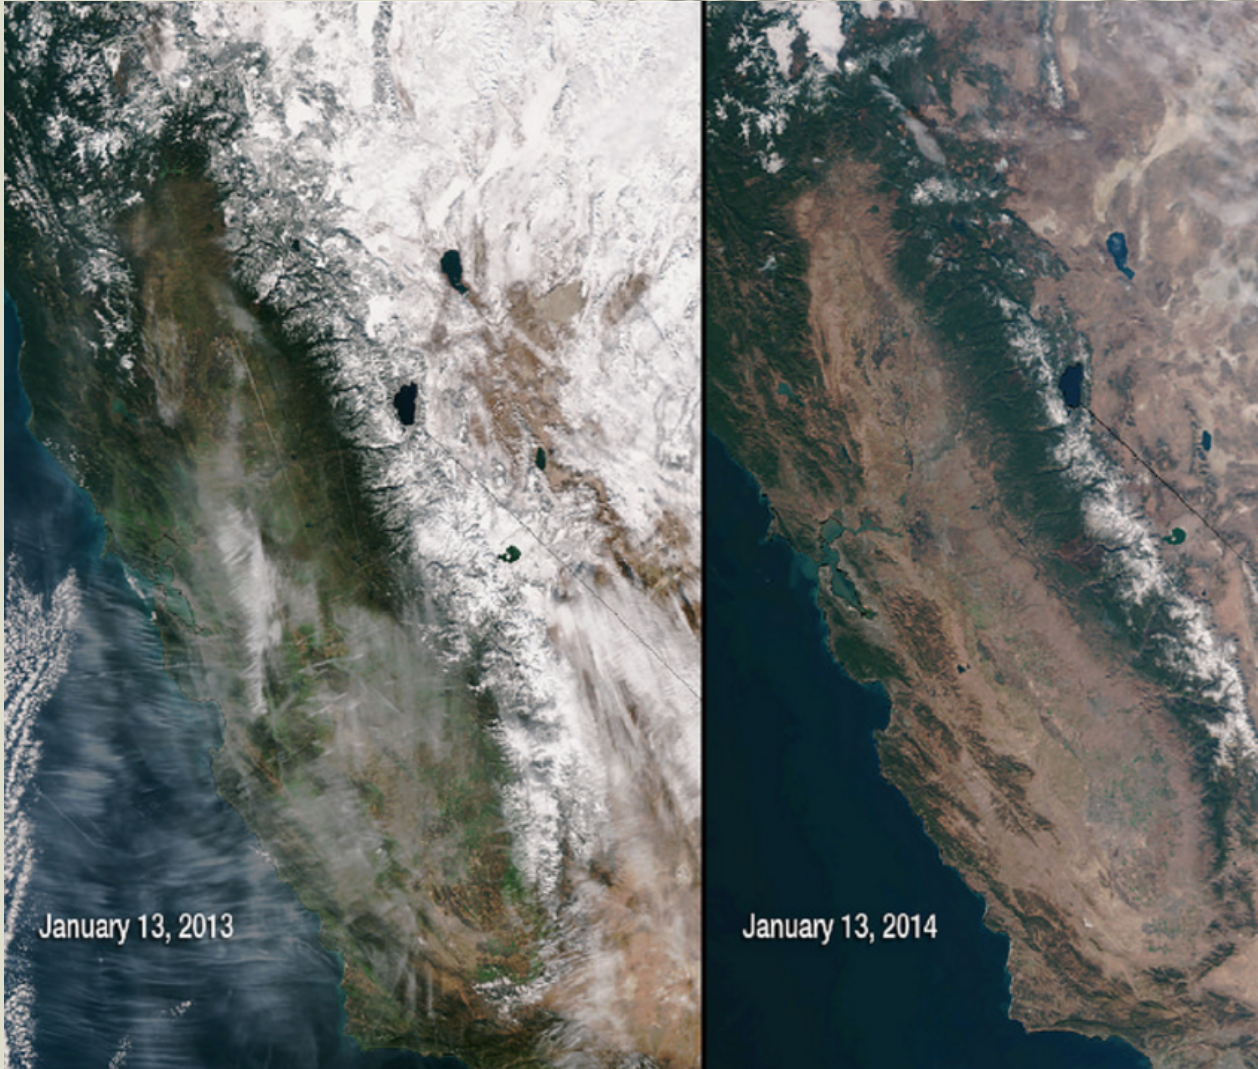

Regional Climate Impacts & Threats: Watersheds & Healthy Forests