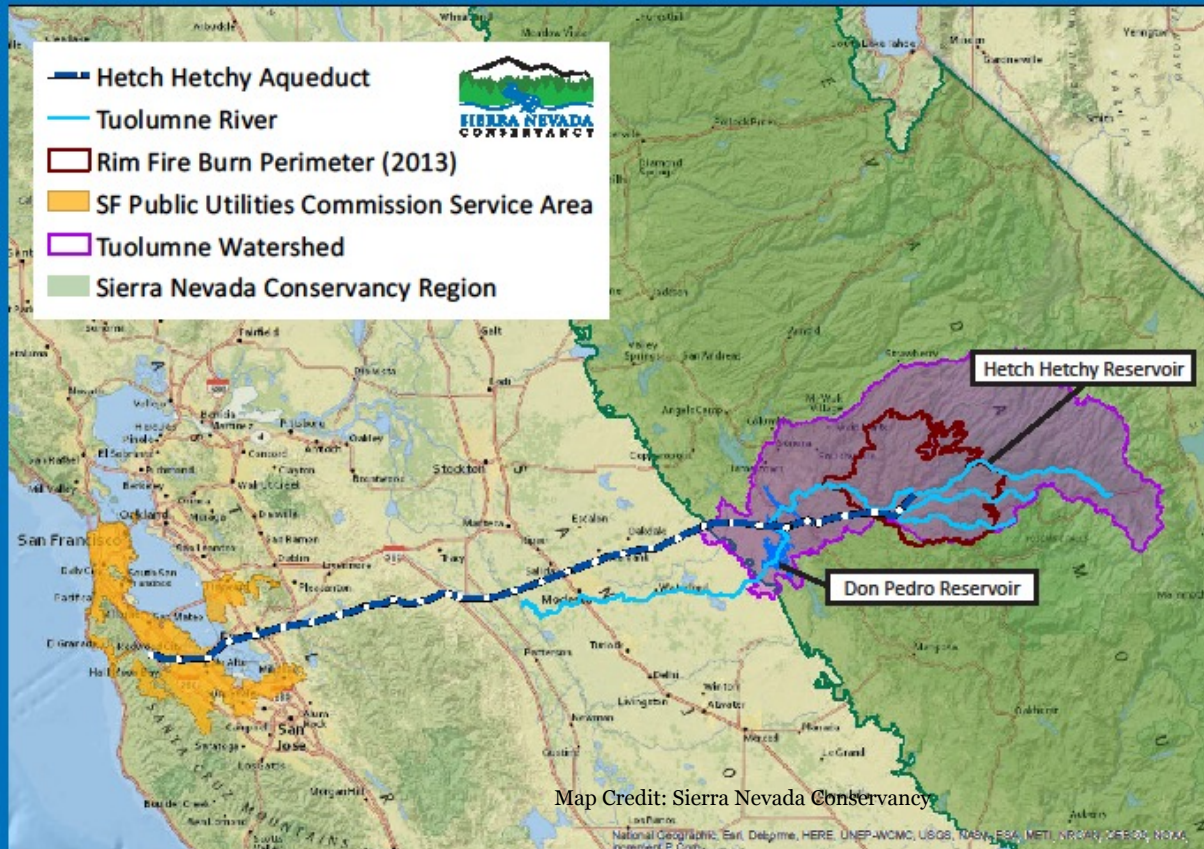

San Francisco Bay Area

San Francisco's Water Source