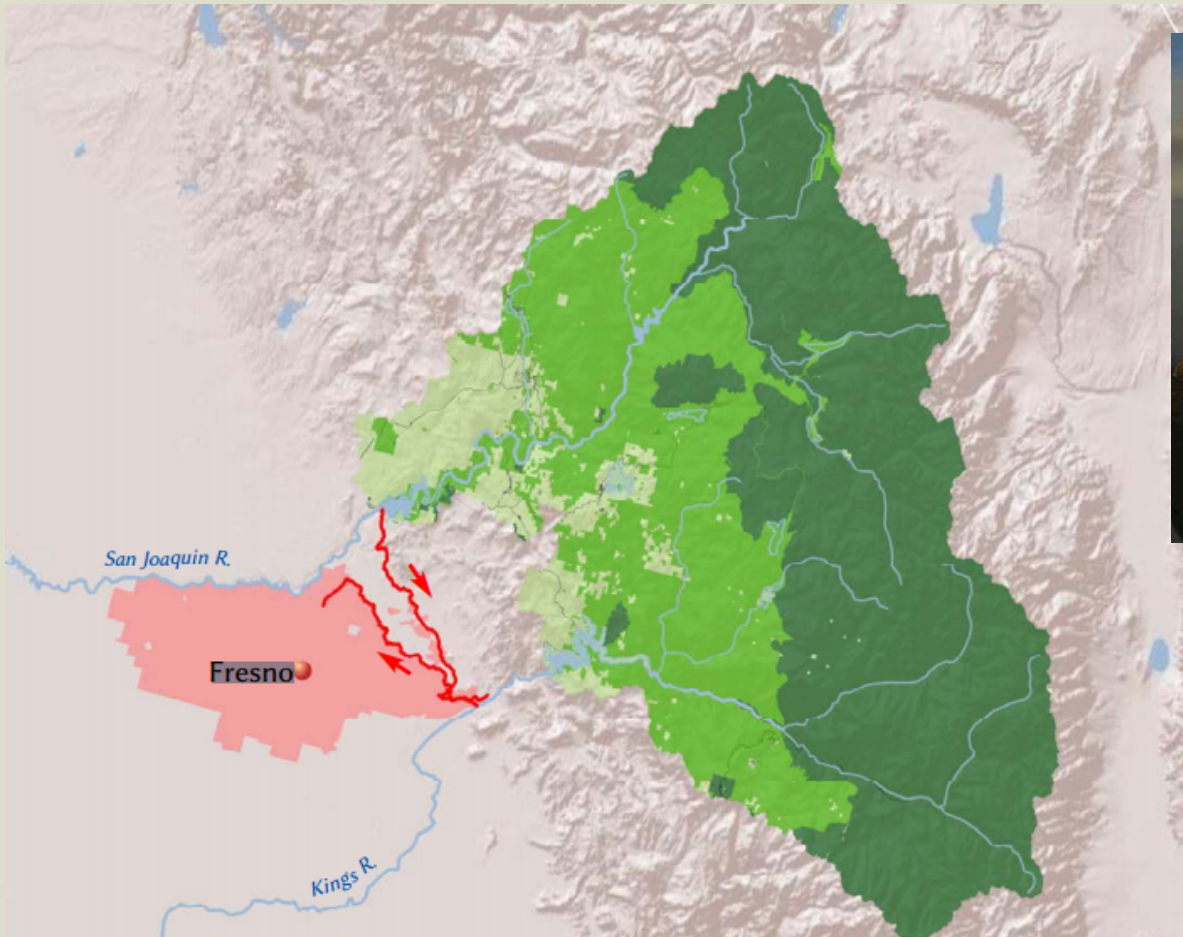

Map Credit: The Nature Conservancy

Folsom Dam

San Francisco Bay Area

San Francisco's Water Source

Fresno

Surface Drinking Water Sources for Fresno

Map Credit: The Nature Conservancy

Rough Fire triggered mandatory evacuations, 2015

Los Angeles Area

The Los Angeles Basin's Water Source

2 years after Moonlight Fire, 2009

San Diego

Surface drinking water sources for SD

San Vicente Dam, a major reservoir for SD County

CAPITAL REGION
CLIMATE READINESS
COLLABORATIVE